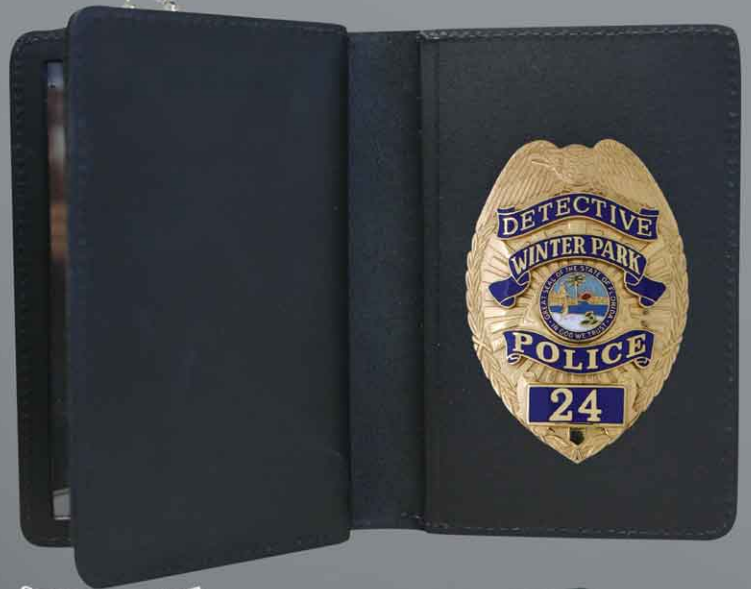

Leather Products

NECK ID

SLIMLINE NOTEPAD CASE

SLIMLINE CASE

GOLD LEAFING

SW2ID
WITH CREDIT CARD SLOTS

OVAL BELT CLIP HOLDER

SLIMLINE CASE
WITH DOUBLE ID

STAR BELT CLIP HOLDER

INSET OVAL BELT
CLIP HOLDER